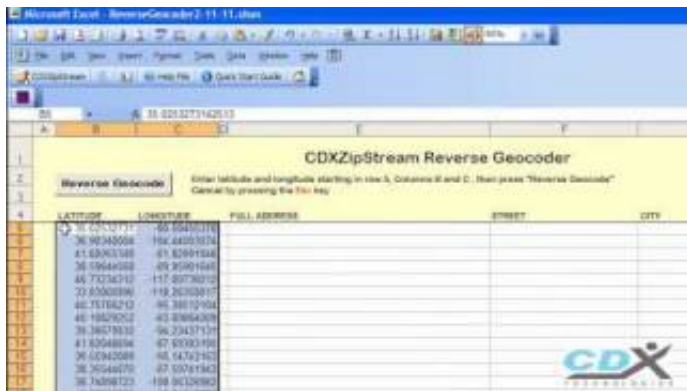

Download

[Reverse-geocoding-excel](#)

[Reverse-geocoding-excel](#)

Download

Feb 2, 2017 — I have been looking everywhere for an addin or a code for excel that can help me do reverse geocoding.... Just like with geocoding and address validation, there's a pretty wide range on price ... Valid ZIP is a reliable reverse ZIP lookup service that lets you search for the ZIP ... I used downloaded an Excel spreadsheet of data from United States Zip ...